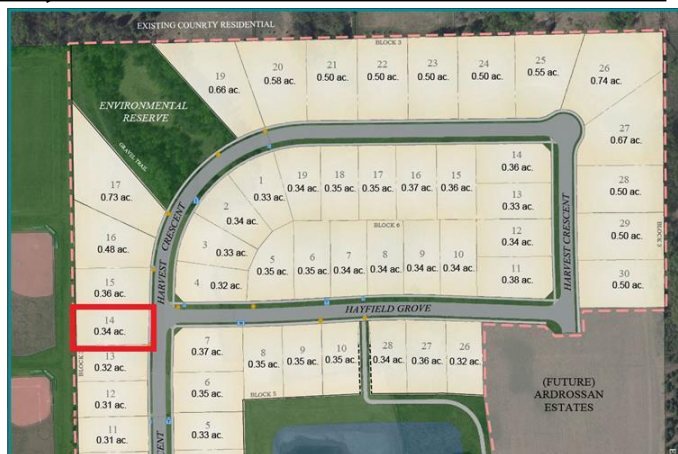

# \$292,900 - 26 Harvest Crescent, Ardrossan

MLS® #E4237491

**\$292,900**

0 Bedroom, 0.00 Bathroom,  
Single Family on 0.34 Acres

Ardrossan li, Ardrossan, AB

Build your Dream Home on this 60' pocket lot located in Ardrossan Estates. This .34 acre lot, backing onto park/play ground, is just steps away from walking trails & Harvest Crescent environmental reserve. This quiet, friendly community has so much to offer: country-residential lifestyle, municipal water and sewer, K-12 Schools, Recreation Complex, spray park, play grounds, baseball diamonds, football & soccer fields, tennis courts, pickleball, a new skatepark, skating and curling rinks and more. Just a quick drive to Sherwood Park and an easy commute to Edmonton. Easy access to the Yellowhead & Anthony Henday.

## Essential Information

MLS® #	E4237491
Price	\$292,900
Bathrooms	0.00
Acres	0.34
Type	Single Family
Sub-Type	Vacant Lot
Status	ACTIVE

## Community Information

Address	26 Harvest Crescent
Area	Ardrossan

Subdivision	Ardrossan li
City	Ardrossan
County	ALBERTA
Province	AB
Postal Code	T8E 0A8

### **Exterior**

Exterior Features Flat Site, Playground Nearby, Schools, Backs Onto Park/Trees, No Back Lane, See Remarks